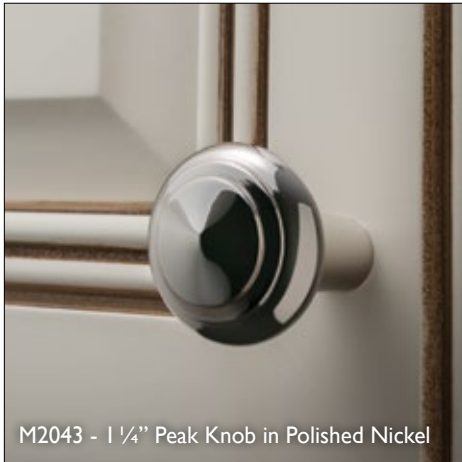

Aspen II Collection - solid cast bronze

PEAK KNOBS

	BRUSHED SATIN NICKEL	POLISHED CHROME	POLISHED NICKEL
1" Knob	M2038	M2039	M2040
1 1/4" Knob	M2041	M2042	M2043
1 3/8" Knob	M2044	M2045	M2046
2" Knob	M2047	M2048	M2049