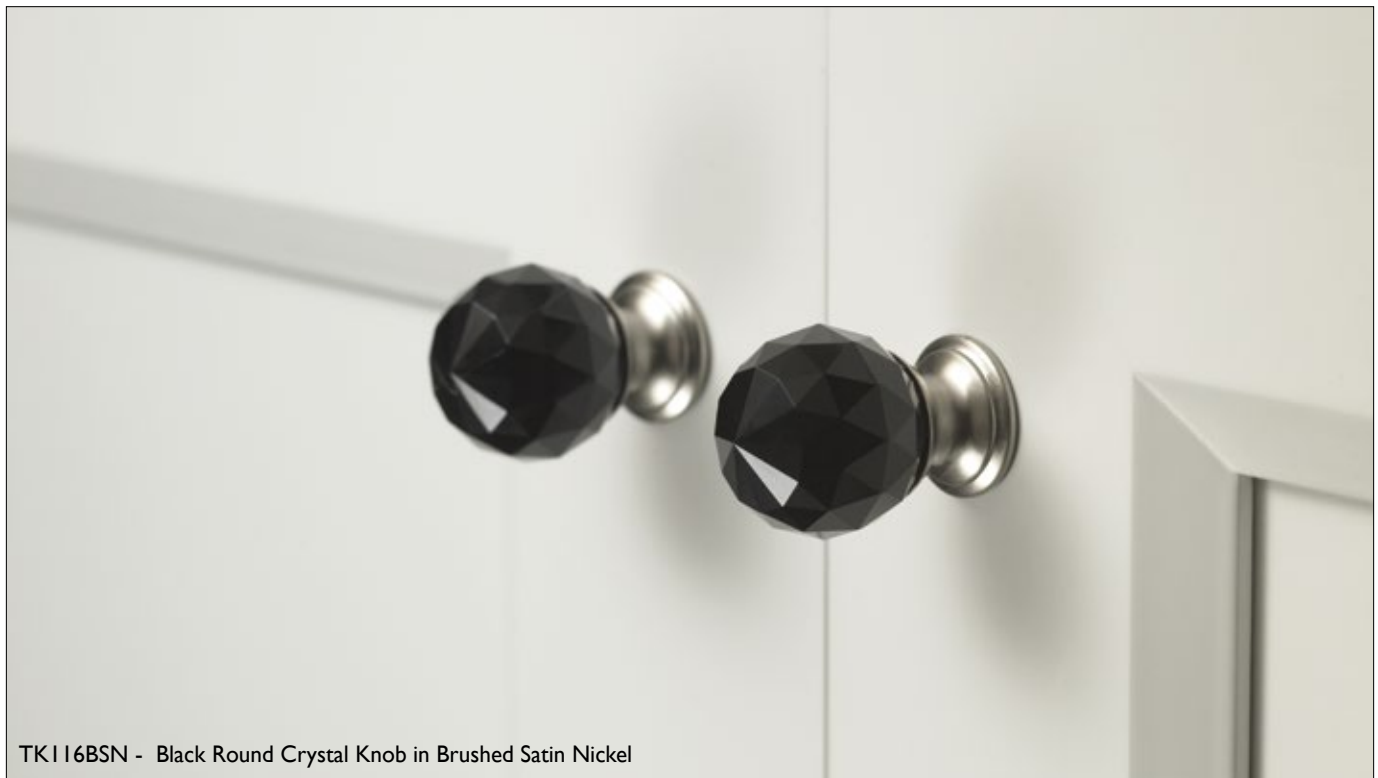

TK116BSN - Black Round Crystal Knob in Brushed Satin Nickel