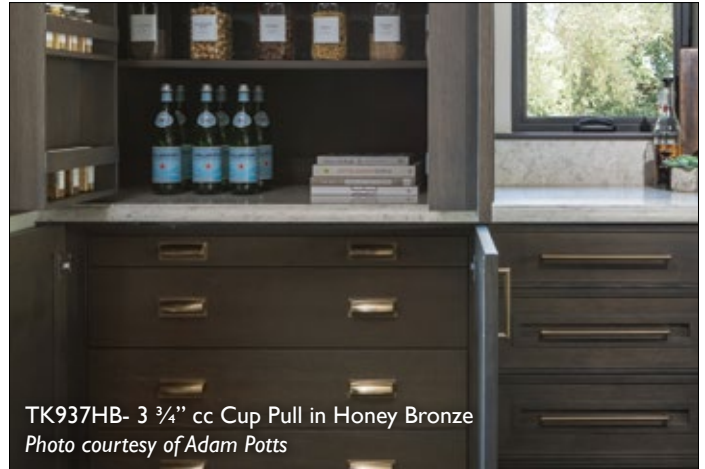

TK937HB- 3 3/4" cc Cup Pull in Honey Bronze
Photo courtesy of Adam Potts

HOLLIN CUP PULLS

US Patents Pending

	ASH GRAY	FLAT BLACK	BRUSHED SATIN NICKEL	HONEY BRONZE	POLISHED CHROME	POLISHED NICKEL
3 3/4" cc Cup Pull	TK937AG	TK937BLK	TK937BSN	TK937HB	TK937PC	TK937PN
5 1/16" cc Cup Pull	TK938AG	TK938BLK	TK938BSN	TK938HB	TK938PC	TK938PN