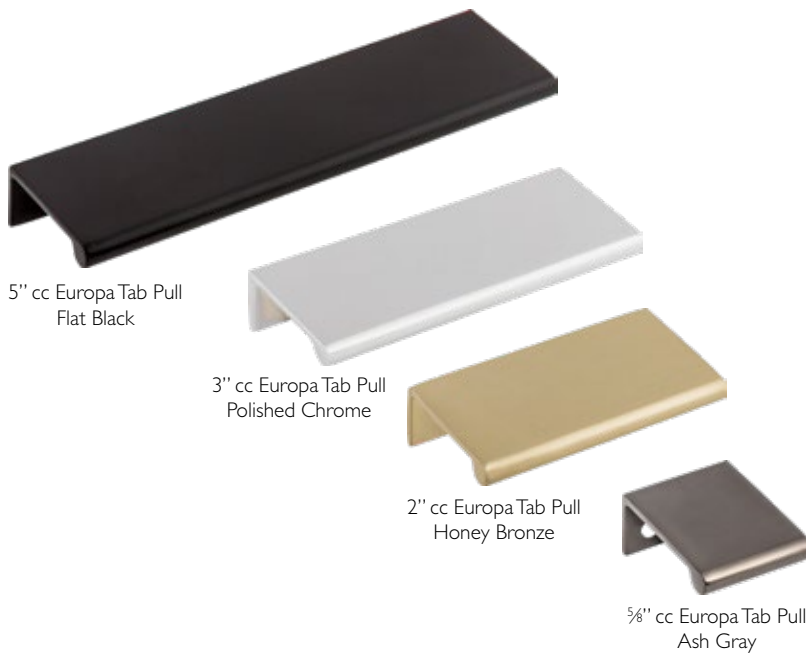

EUROPA TAB PULLS

	ASH GRAY	FLAT BLACK	BRUSHED SATIN NICKEL	HONEY BRONZE	POLISHED CHROME	POLISHED NICKEL
1 ¼" L, ⅝" cc Tab Pull	TK500AG	TK500BLK	TK500BSN	TK500HB	TK500PC	TK500PN
3" L, 2" cc Tab Pull	TK501AG	TK501BLK	TK501BSN	TK501HB	TK501PC	TK501PN
4" L, 3" cc Tab Pull	TK502AG	TK502BLK	TK502BSN	TK502HB	TK502PC	TK502PN
6" L, 5" cc Tab Pull	TK503AG	TK503BLK	TK503BSN	TK503HB	TK503PC	TK503PN