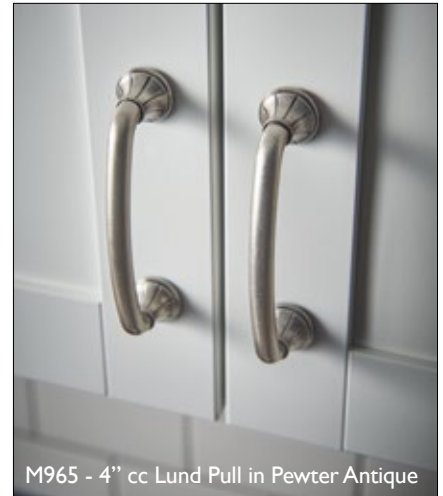

# *Edwardian Collection*

RIBBON & REED AND REGAL DETAILING

M965 & M911 - 4" cc Lund Pull & 1 1/4" Lund Knob in Pewter Antique

4'' cc Lund Pull  
Tuscan Bronze

3'' cc Lund Pull  
Polished Nickel

1 1/4'' Lund Knob  
Pewter Antique