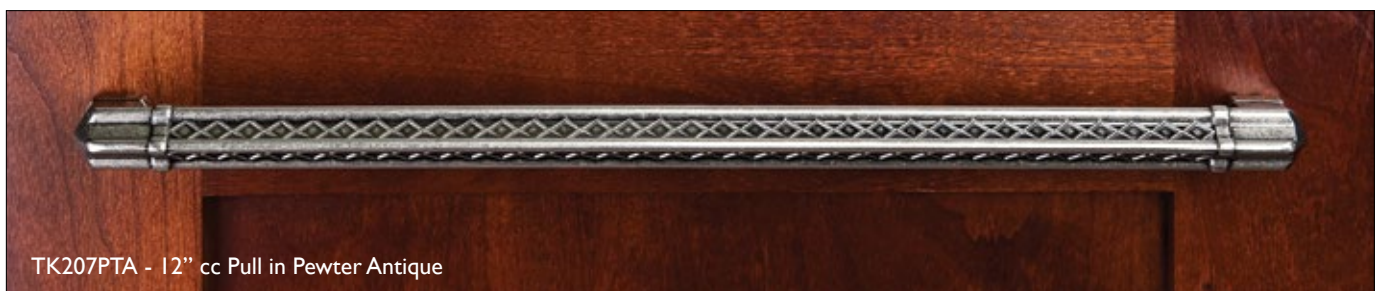

TK207PTA - 12" cc Pull in Pewter Antique