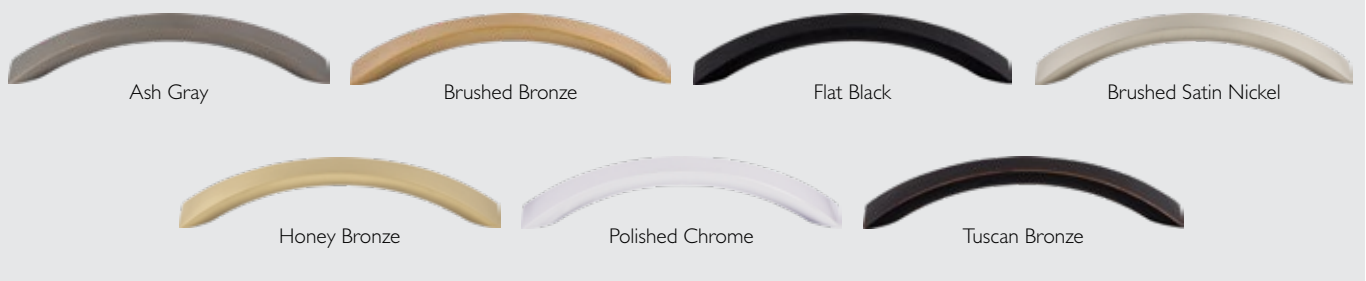

FINISHES

Ash Gray

Brushed Bronze

Flat Black

Brushed Satin Nickel

Honey Bronze

Polished Chrome

Tuscan Bronze