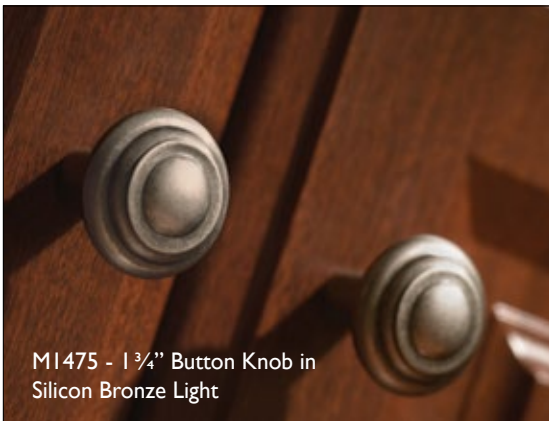

M1475 - 1 3/4" Button Knob in Silicon Bronze Light

BUTTON KNOBS

	LIGHT BRONZE	MEDIUM BRONZE	MAHOGANY BRONZE	SILICON BRONZE LIGHT
1 1/4" Knob	M1471	M1472	M1473	M1470
1 3/4" Knob	M1476	M1477	M1478	M1475

SQUARE KNOBS

	LIGHT BRONZE	MEDIUM BRONZE	MAHOGANY BRONZE	SILICON BRONZE LIGHT
3/4" Knob	M1506	M1507	M1508	M1505
7/8" Knob	M1511	M1512	M1513	M1510
1 1/4" Knob	M1516	M1517	M1518	M1515
1 1/2" Knob	M1521	M1522	M1523	M1520