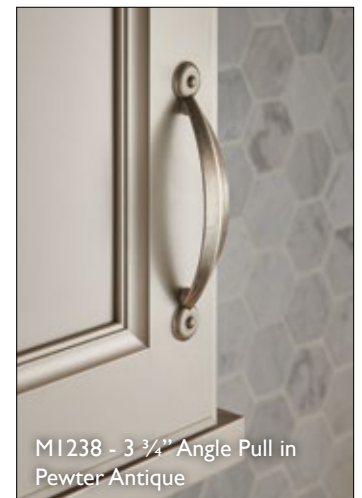

M1238 - 3 3/4" Angle Pull in
Pewter Antique

ANGLE PULLS

	BRUSHED BRONZE	FLAT BLACK	BRUSHED SATIN NICKEL	OIL RUBBED BRONZE	PATINA ROUGE	POLISHED CHROME	POLISHED NICKEL	PEWTER ANTIQUE	TUSCAN BRONZE
3" cc Pull	M1728	M1733	M1725	M1730	M1729	M1727	M1726	M1732	M1723
3 3/4" cc Pull	M1662	M1678	M1903	M1236	M1237	M1904	M1905	M1238	M1661
5 1/16" cc Pull	-	M1679	M1906	M1239	M1240	M1907	M1908	M1241	M1909