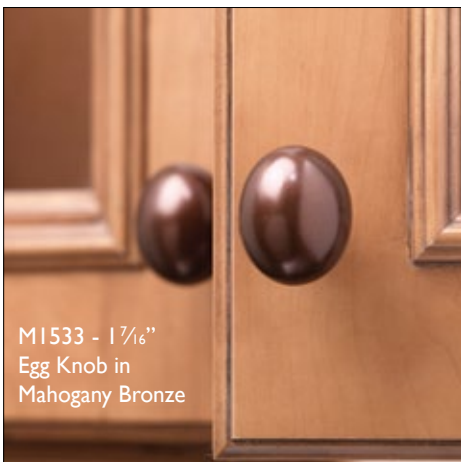

M1533 - 1 7/16" Egg Knob in Mahogany Bronze

EGG KNOBS

	LIGHT BRONZE	MEDIUM BRONZE	MAHOGANY BRONZE	SILICON BRONZE LIGHT
1 3/16" Knob	M1526	M1527	M1528	M1525
1 7/16" Knob	M1531	M1532	M1533	M1530

Knobs have a pin