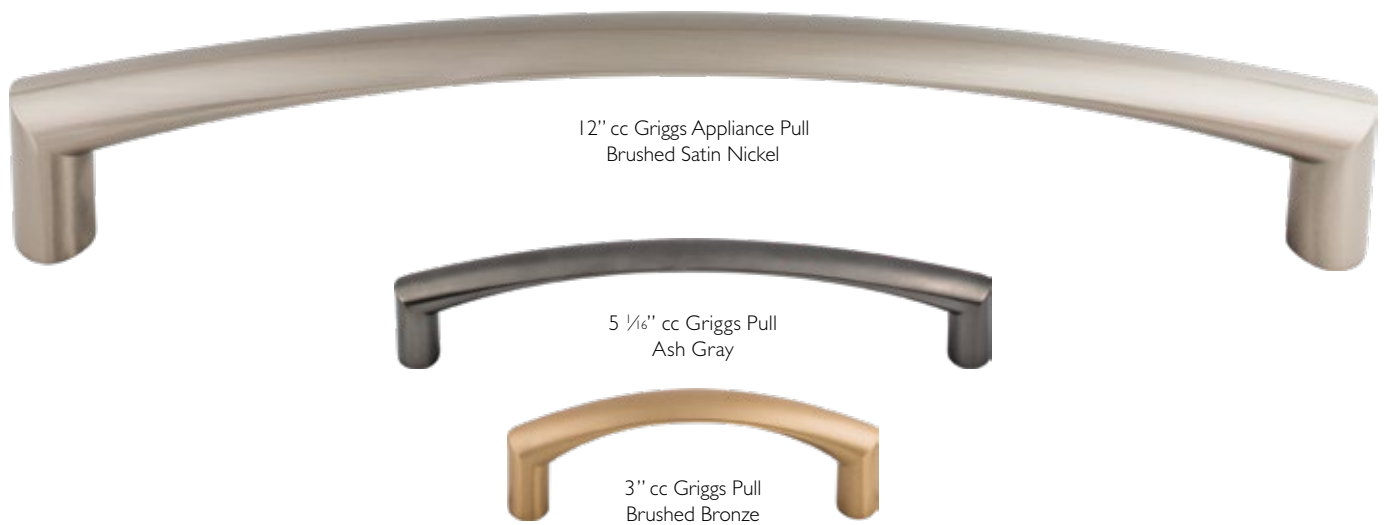

Nouveau Collection

GRIGGS PULLS

	ASH GRAY	BRUSHED BRONZE	FLAT BLACK	BRUSHED SATIN NICKEL	HONEY BRONZE	POLISHED CHROME	POLISHED NICKEL	TUSCAN BRONZE
3" cc Pull	M2176	M1706	M1711	M1703	M2177	M1705	M1704	M1701
5 1/6" cc Pull	M2198	M1653	M393	M391	M2199	M392	M1268	M1652
12" cc Appliance Pull	TK141AG	TK141BB	TK141BLK	TK141BSN	TK141HB	TK141PC	TK141PN	TK141TB

GRIGGS PULL

	ANTIQUÉ COPPER	GERMAN BRONZE	OIL RUBBED BRONZE	PATINA ROUGE	PEWTER ANTIQUE
3" cc Pull	M1702	M1709	M1708	M1707*	M1710*