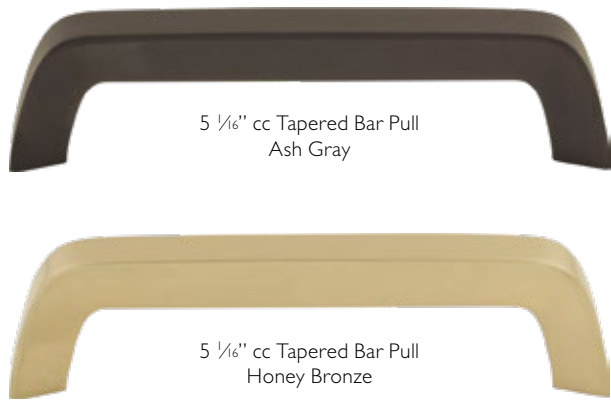

Ash Gray & Honey Bronze Collection

NOUVEAU TAPERED BAR PULL

	ASH GRAY	HONEY BRONZE
5 1/16" cc Tapered Bar Pull	M1897	M1898
6 5/16" cc Tapered Bar Pull	M1891	M1892
7 7/16" cc Tapered Bar Pull	M2182	M2183
8 13/16" cc Tapered Bar Pull	M2184	M2185
12 5/8" cc Tapered Bar Pull	M2186	M2187
17 5/8" cc Tapered Bar Pull	M2188	M2189

DAKOTA CHARLOTTE PULLS

	ASH GRAY	HONEY BRONZE
3" cc Charlotte Pull	M2118	M2119
4" cc Charlotte Pull	M2116	M2117
6" cc Charlotte Pull	M2110	M2111
8" cc Charlotte Pull	M2795	M2796
12" cc Charlotte Pull	M2805	M2806
12" cc Appliance Pull	M2815	M2816
18" cc Appliance Pull	M2825	M2826