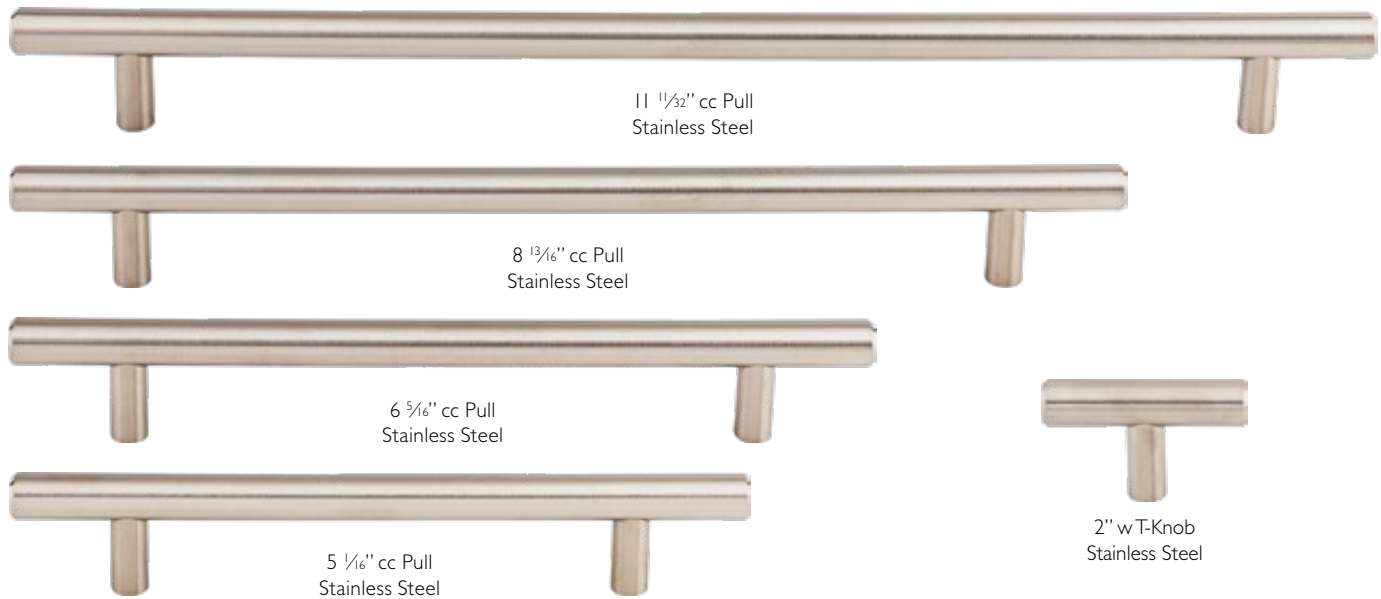

SS304 Stainless Steel Collection

SOLID BAR PULLS & T-KNOB

STAINLESS STEEL	
2" w T-Knob - 1/2" D	SS1
3" cc Pull - 1/2" D	SS2
3 3/4" cc Pull - 1/2" D	SS3
5 1/16" cc Pull - 1/2" D	SS4
6 5/16" cc Pull - 1/2" D	SS5
8 13/16" cc Pull - 1/2" D	SS6
11 11/32" cc Pull - 1/2" D	SS7
16 3/8" cc Pull - 1/2" D	SS8
18 7/8" cc Pull - 1/2" D	SS9
26 15/32" cc Pull - 1/2" D	SS10
30 1/4" cc Pull - 1/2" D	SS11
37 3/16" cc Pull - 1/2" D	SS12

T-Knob has a pin

HOLLOW BAR PULLS

STAINLESS STEEL	
3" cc Pull - 1/2" D	SSH1
3 3/4" cc Pull - 1/2" D	SSH2
5 1/16" cc Pull - 1/2" D	SSH3
6 5/16" cc Pull - 1/2" D	SSH4
8 13/16" cc Pull - 1/2" D	SSH5
11 11/32" cc Pull - 9/16" D	SSH6
16 3/8" cc Pull - 9/16" D	SSH7
18 7/8" cc Pull - 9/16" D	SSH8
25 3/16" cc - 9/16" D	SSH9
30 1/16" cc - 9/16" D	SSH10
37 3/16" cc - 9/16" D	SSH11

KNOBS

STAINLESS STEEL	
1" D Ball	SS18
1 1/2" Flat Round	SS19
5/8" D Round Top Indent	SS20
1 3/16" D Round Top Indent	SS21
1" D Round Top Indent	SS22
5/8" cc Square	SS37
1" L Sanctuary Square	TK32SS

Sanctuary Square Knob has a pin