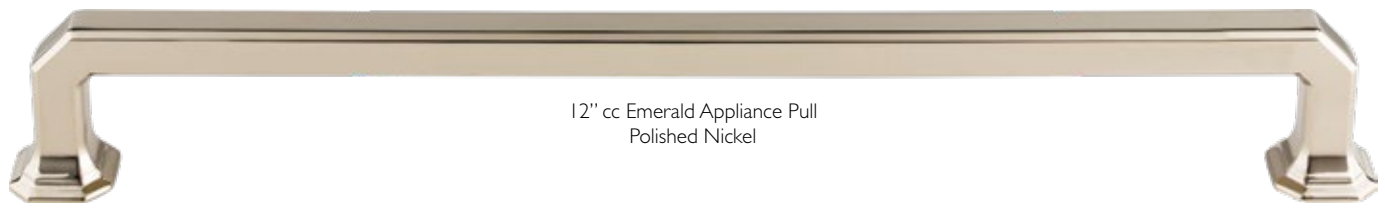

# Chareau® Collection

12" cc Emerald Appliance Pull  
Polished Nickel

12" cc Emerald Pull  
Polished Chrome

9" cc Emerald Pull  
Brushed Satin Nickel

7" cc Emerald Pull  
Tuscan Bronze

1 1/8" Emerald Knob  
Ash Gray