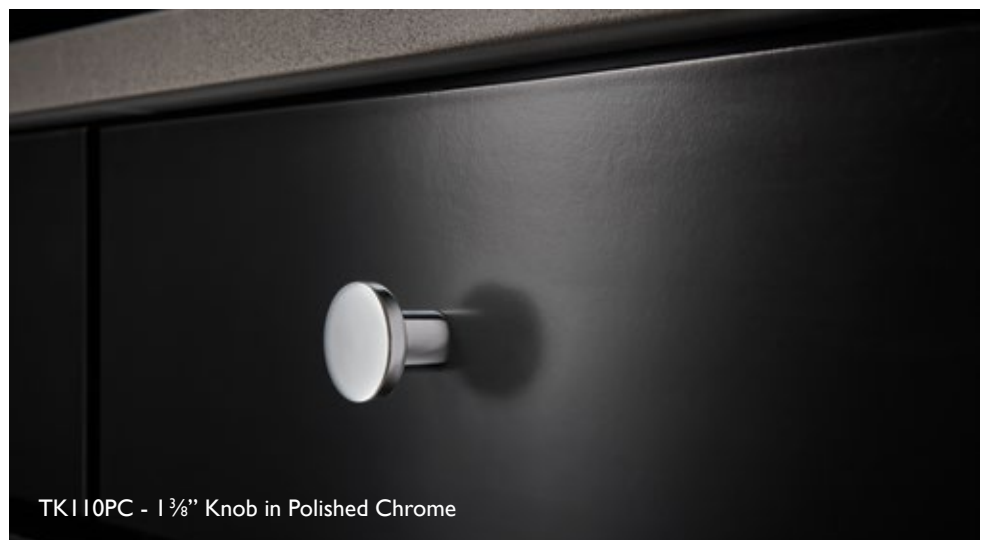

HARMONY KNOB & PULL

	POLISHED CHROME
1 3/8" Knob	TKI10PC
7" cc Pull	TKI09PC

TKI10PC - 1 3/8" Knob in Polished Chrome