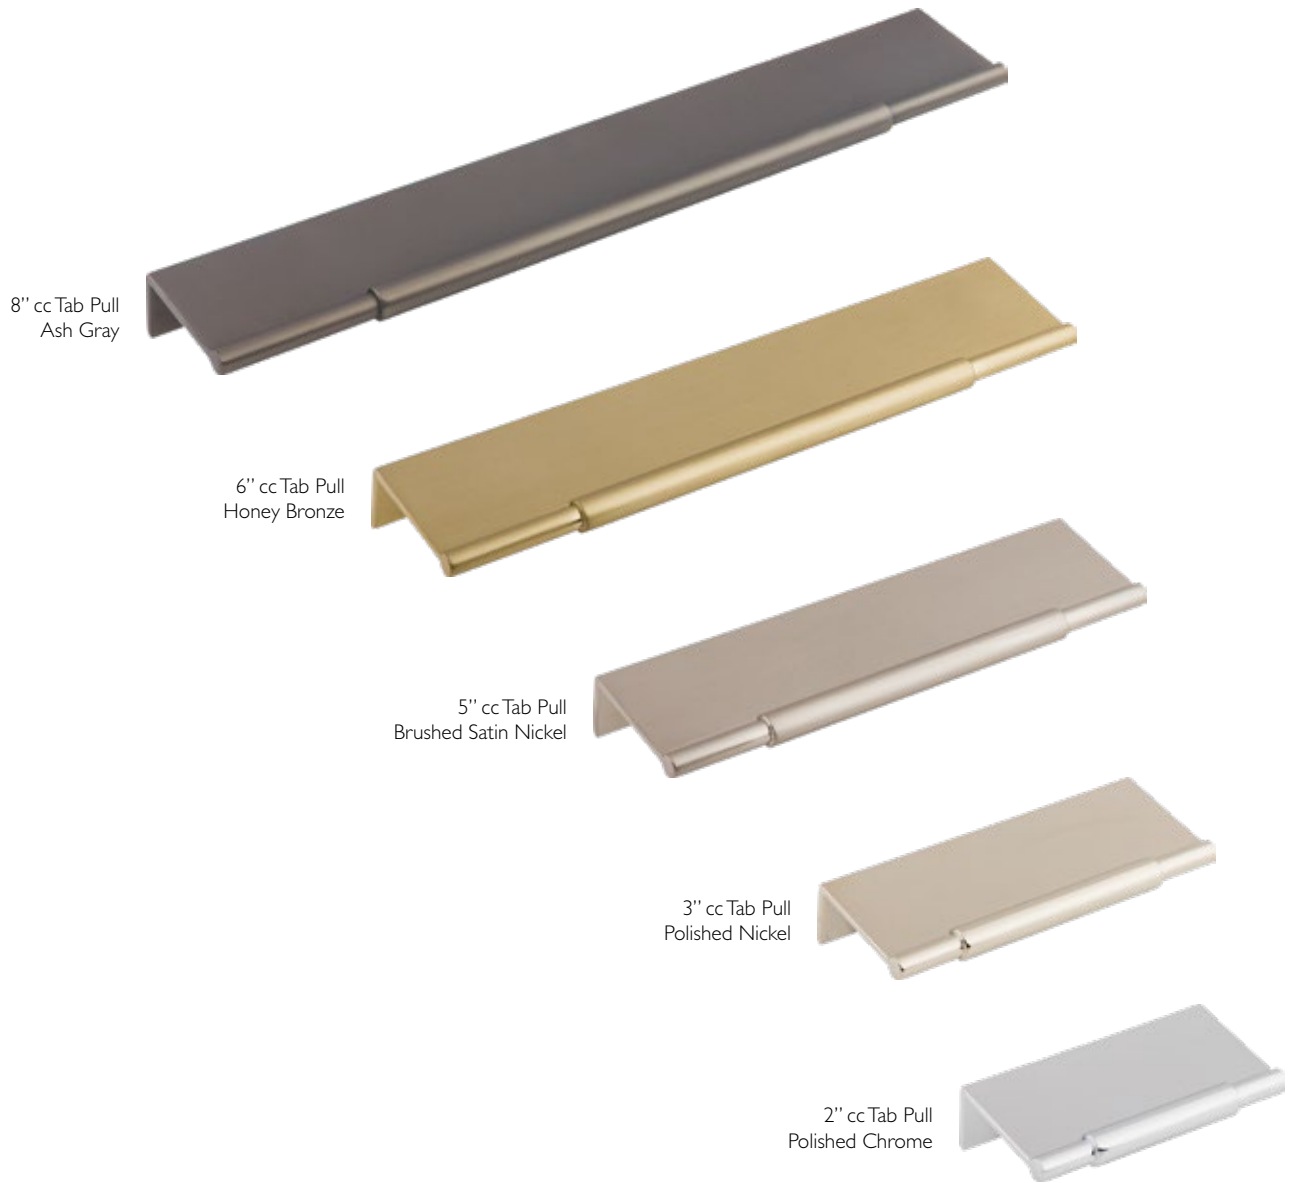

## CRESTVIEW TAB PULLS

|                       | ASH<br>GRAY | FLAT<br>BLACK | BRUSHED<br>SATIN NICKEL | HONEY<br>BRONZE | POLISHED<br>CHROME | POLISHED<br>NICKEL |
|-----------------------|-------------|---------------|-------------------------|-----------------|--------------------|--------------------|
| 3" L, 2" cc Tab Pull  | TK970AG     | TK970BLK      | TK970BSN                | TK970HB         | TK970PC            | TK970PN            |
| 4" L, 3" cc Tab Pull  | TK971AG     | TK971BLK      | TK971BSN                | TK971HB         | TK971PC            | TK971PN            |
| 6" L, 5" cc Tab Pull  | TK972AG     | TK972BLK      | TK972BSN                | TK972HB         | TK972PC            | TK972PN            |
| 8" L, 6" cc Tab Pull  | TK973AG     | TK973BLK      | TK973BSN                | TK973HB         | TK973PC            | TK973PN            |
| 10" L, 8" cc Tab Pull | TK974AG*    | -             | TK974BSN*               | -               | TK974PC*           | TK974PN*           |