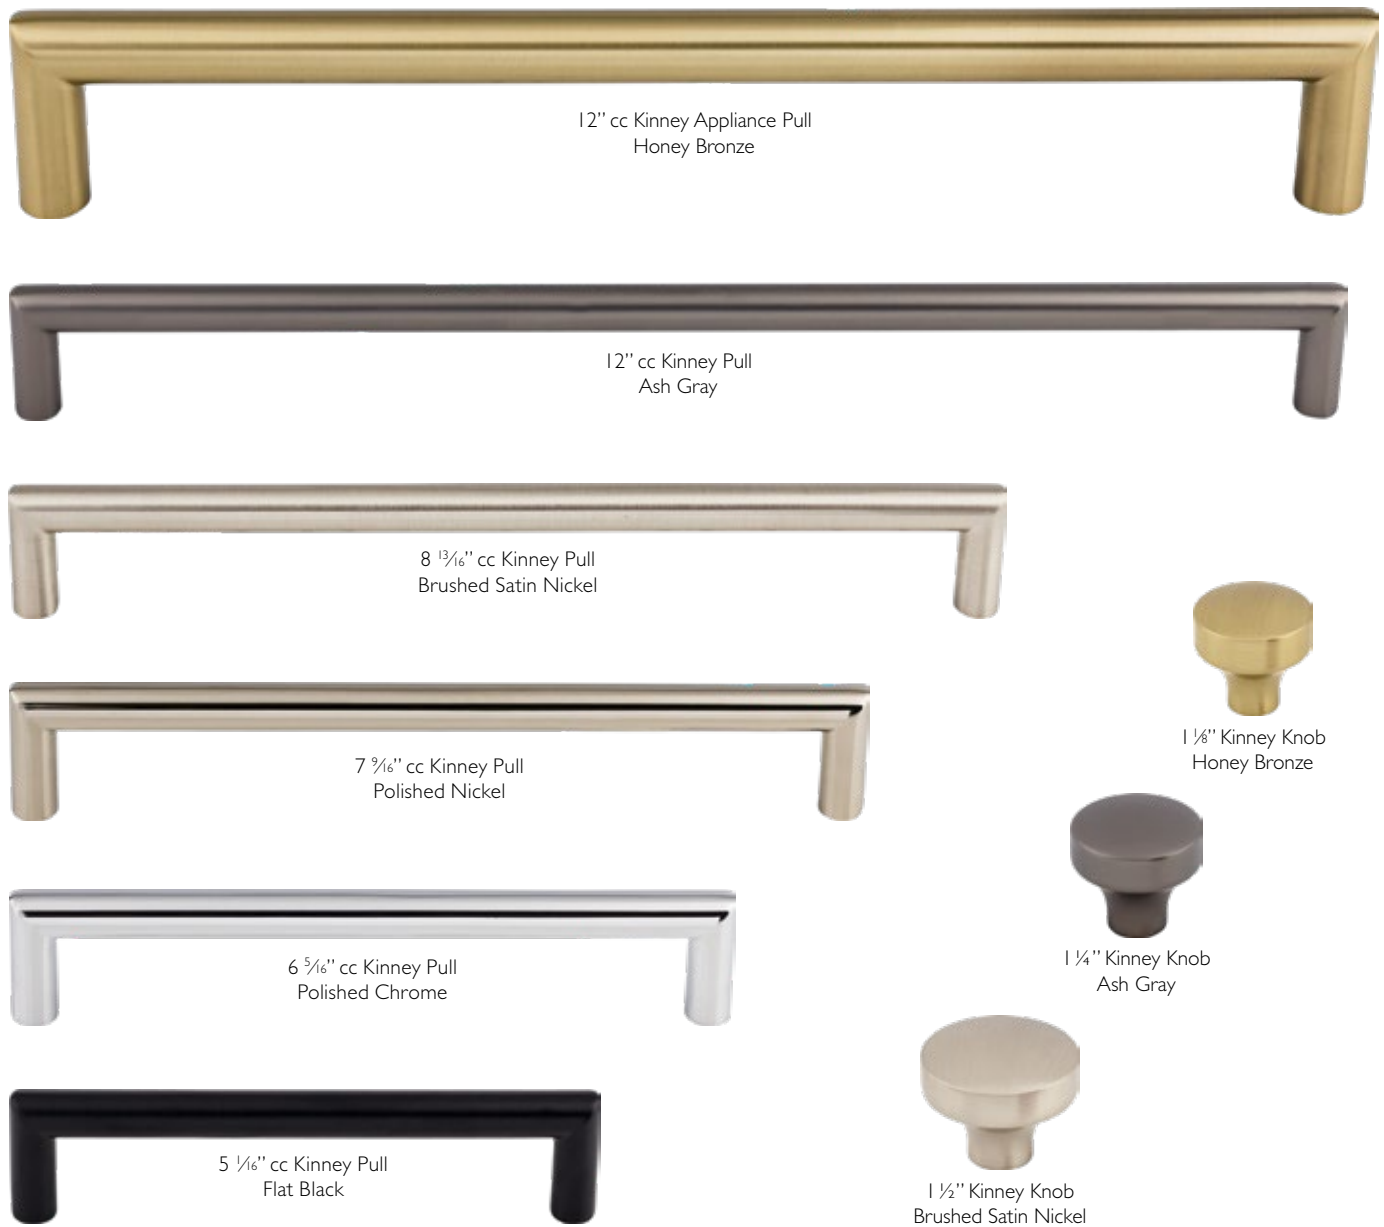

Lynwood™ Collection

KINNEY KNOBS & PULLS

	ASH GRAY	FLAT BLACK	BRUSHED SATIN NICKEL	HONEY BRONZE	POLISHED CHROME	POLISHED NICKEL
1 1/8" Knob	TK900AG	TK900BLK	TK900BSN	TK900HB	TK900PC	TK900PN
1 1/4" Knob	TK901AG	TK901BLK	TK901BSN	TK901HB	TK901PC	TK901PN
1 1/2" Knob	TK902AG	TK902BLK	TK902BSN	TK902HB	TK902PC	TK902PN
3" cc Pull	TK940AG	TK940BLK	TK940BSN	TK940HB	TK940PC	TK940PN
3 3/4" cc Pull	TK941AG	TK941BLK	TK941BSN	TK941HB	TK941PC	TK941PN
5 1/16" cc Pull	TK942AG	TK942BLK	TK942BSN	TK942HB	TK942PC	TK942PN
6 5/16" cc Pull	TK943AG	TK943BLK	TK943BSN	TK943HB	TK943PC	TK943PN
7 5/16" cc Pull	TK944AG	TK944BLK	TK944BSN	TK944HB	TK944PC	TK944PN
8 13/16" cc Pull	TK945AG	TK945BLK	TK945BSN	TK945HB	TK945PC	TK945PN
12" cc Pull	TK946AG	TK946BLK	TK946BSN	TK946HB	TK946PC	TK946PN
12" cc Appliance Pull	TK947AG	TK947BLK	TK947BSN	TK947HB	TK947PC	TK947PN