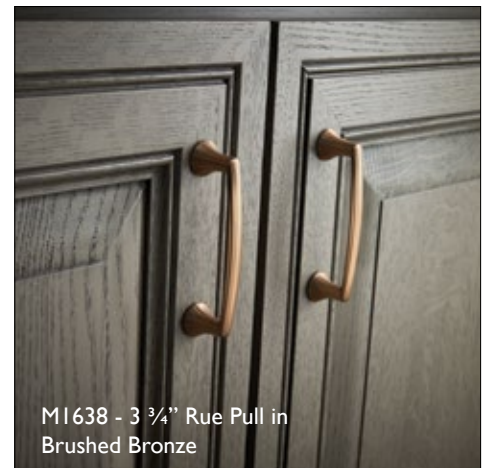

3 3/4" cc Rue Pull  
Polished Nickel

3 3/4" cc Grace Pull  
Brushed Satin Nickel

1 1/4" Lund Knob  
Pewter Antique

M1638 - 3 3/4" Rue Pull in  
Brushed Bronze