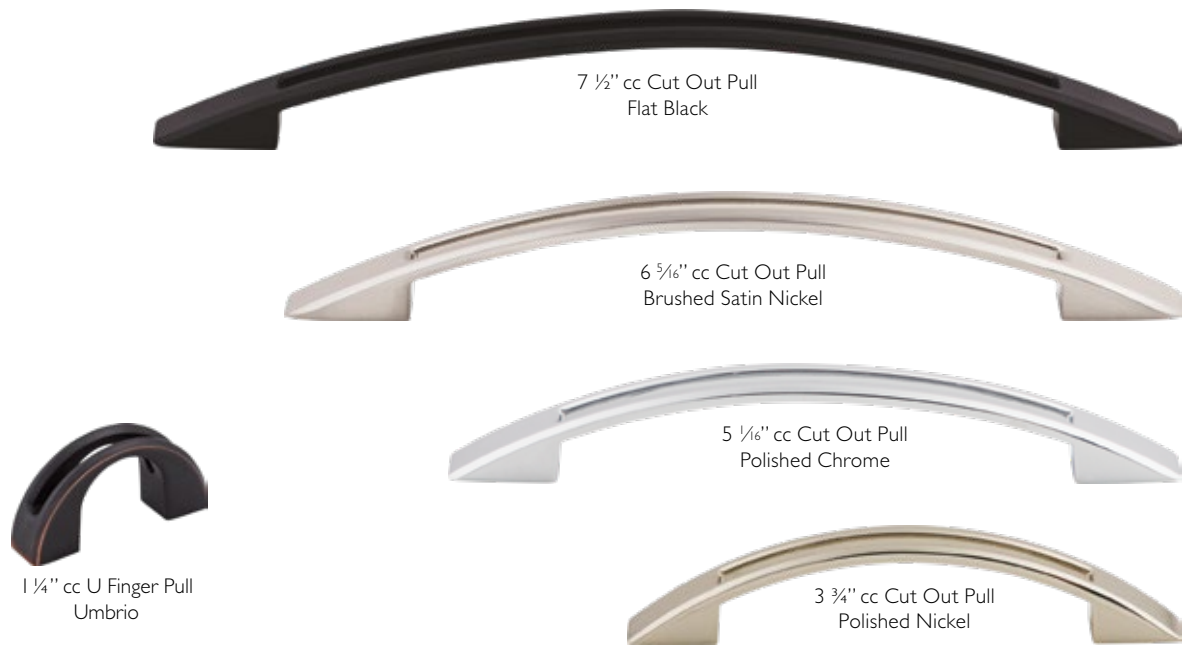

TANGO PULLS

	FLAT BLACK	BRUSHED SATIN NICKEL	POLISHED CHROME	POLISHED NICKEL	SABLE	UMBRIO
1 1/4" cc U Finger Pull	TK617BLK	TK617BSN	TK617PC	TK617PN	TK617SAB	TK617UM
3 3/4" cc Cut Out Pull	TK618BLK	TK618BSN	TK618PC	TK618PN	TK618SAB	TK618UM
5 1/16" cc Cut Out Pull	TK619BLK	TK619BSN	TK619PC	TK619PN	TK619SAB	TK619UM
6 5/16" cc Cut Out Pull	TK620BLK	TK620BSN	TK620PC	TK620PN	TK620SAB	TK620UM
7 1/2" cc Cut Out Pull	TK621BLK	TK621BSN	TK621PC	TK621PN	TK621SAB	TK621UM