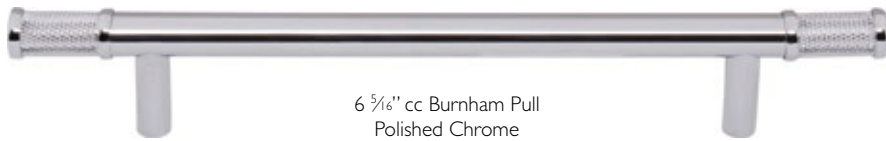

6 5/16" cc Burnham Pull
Polished Chrome